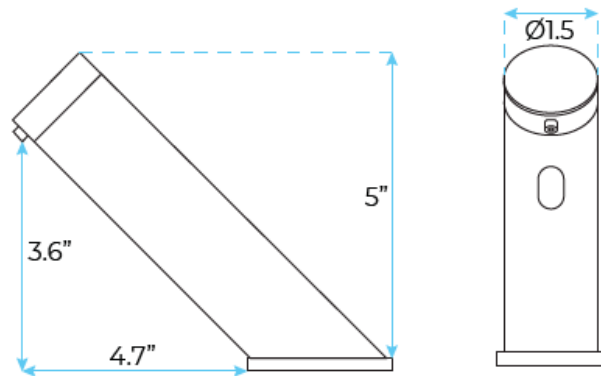

DENVER COMMERCIAL DECK MOUNTED AUTOMATIC SOAP DISPENSER IN OIL RUBBED BRONZE FINISH SPECS

Specs:

- Product Type: Commercial
- Main Construction Material: Brass
- Mount Type: Deck
- Handle Type: Infra-Red
- Power supply:
- Batteries Required: 4AA Batteries (not supplied)
- Number of Tap Holes: 1
- Valve: Solenoid Valve
- Plumbing System Requirements: Suitable for all plumbing systems
- Sensing Range: 0 - 30cm
- Activation Time: 0.5 - 1s
- Viscosity of liquid Soap: 100-3500cp (mpA.s)
- Soap volume: <2mL/times (four gears)