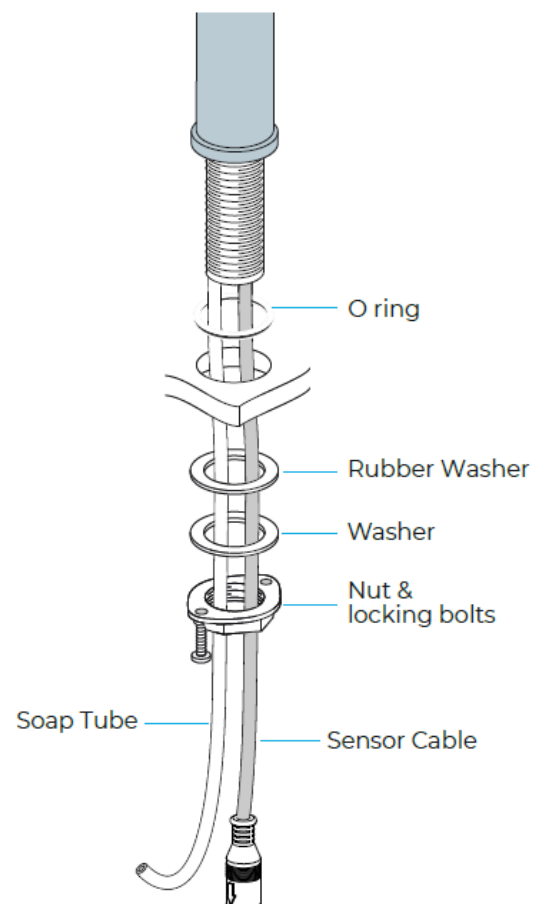

DENVER COMMERCIAL DECK MOUNTED AUTOMATIC SOAP DISPENSER IN OIL RUBBED BRONZE FINISH SPECS

Specs:

- Product Type: Commercial
- Main Construction Material: Brass
- Mount Type: Deck
- Handle Type: Infra-Red
- Power supply:
- Batteries Required: 4AA Batteries (not supplied)
- Number of Tap Holes: 1
- Valve: Solenoid Valve
- Plumbing System Requirements: Suitable for all plumbing systems
- Sensing Range: 0 - 30cm
- Activation Time: 0.5 - 1s
- Viscosity of liquid Soap: 100-3500cp (mpA.s)
- Soap volume: <2mL/times (four gears)